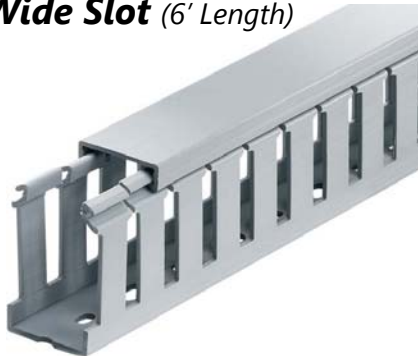

Ty-Duct Panel Channel

PANEL CHANNEL - WIDE SLOT

Ty-Duct Panel Channel – Wide Slot (6' Length)

Wide fingers and slots increase rigidity and enable insertion of bundles.

Also available in **WHITE & BLACK**, replace “G” in part number with “W” or a “B”

Part #	Width x Height	Color	Cost Ea 6' Length	Carton Qty
TYD1X1WPG6	1" x 1"	Gray	Call for Pricing	20
TYD1X2WPG6	x 2"	Gray	"	20
TYD1X3WPG6	x 3"	Gray	"	20
TYD1X4WPG6	x 4"	Gray	"	10
TYD15X15WPG6	1.5" x 1.5"	Gray	Call for Pricing	20
TYD15X2WPG6	x 2"	Gray	"	20
TYD15X3WPG6	x 3"	Gray	"	20
TYD2X2WPG6	2" x 2"	Gray	Call for Pricing	20
TYD2X3WPG6	x 3"	Gray	"	10
TYD2X4WPG6	x 4"	Gray	"	10
TYD3X3WPG6	3" x 3"	Gray	Call for Pricing	10
TYD34WPG6	x 4"	Gray	"	10
TYD4X4WPG6	4" x 4"	Gray	Call for Pricing	10

PANEL CHANNEL - NARROW SLOT

Ty-Duct Panel Channel – Narrow Slot (6' Length)

Smaller, tighter number of fingers for more concise harnessing. Finger design restricts wire from slipping along the edge, creates 2 or 3 levels of wire service.

Ty-Duct Panel Channel

PANEL CHANNEL - WIDE SLOT

Ty-Duct Panel Channel – Solid Wall (6' Length)

Engineered to restrict wire access. Equipped with a base score line and has an improved flush sidewall and cover style.