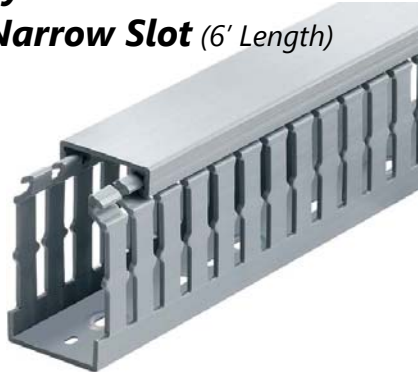

Ty-Duct Panel Channel

PANEL CHANNEL - WIDE SLOT

Ty-Duct Panel Channel – Wide Slot (6' Length)

Wide fingers and slots increase rigidity and enable insertion of bundles.

Also available in **WHITE & BLACK**, replace “G” in part number with “W” or a “B”

Part #	Width x Height	Color	Cost Ea 6' Length	Carton Qty
TYD1X1WPG6	1" x 1"	Gray	Call for Pricing	20
TYD1X2WPG6	x 2"	Gray	"	20
TYD1X3WPG6	x 3"	Gray	"	20
TYD1X4WPG6	x 4"	Gray	"	10
TYD15X15WPG6	1.5" x 1.5"	Gray	Call for Pricing	20
TYD15X2WPG6	x 2"	Gray	"	20
TYD15X3WPG6	x 3"	Gray	"	20
TYD2X2WPG6	2" x 2"	Gray	Call for Pricing	20
TYD2X3WPG6	x 3"	Gray	"	10
TYD2X4WPG6	x 4"	Gray	"	10
TYD3X3WPG6	3" x 3"	Gray	Call for Pricing	10
TYD34WPG6	x 4"	Gray	"	10
TYD4X4WPG6	4" x 4"	Gray	Call for Pricing	10

PANEL CHANNEL - NARROW SLOT

Ty-Duct Panel Channel – Narrow Slot (6' Length)

Smaller, tighter number of fingers for more concise harnessing. Finger design restricts wire from slipping along the edge, creates 2 or 3 levels of wire service.

Ty-Duct Panel Channel

PANEL CHANNEL - WIDE SLOT

Ty-Duct Panel Channel – Solid Wall (6' Length)

Engineered to restrict wire access. Equipped with a base score line and has an improved flush sidewall and cover style.