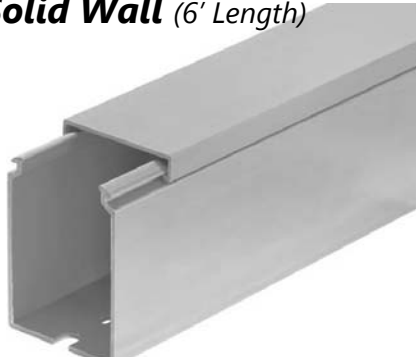

PANEL CHANNEL - NARROW SLOT

Ty-Duct Panel Channel – Narrow Slot (6' Length)

Smaller, tighter number of fingers for more concise harnessing. Finger design restricts wire from slipping along the edge, creates 2 or 3 levels of wire service.

Part #	Width x Height	Color	Cost Ea 6' Length	Carton Qty
TYD1X1NPG6	1" x 1"	Gray	Call for Pricing	20
TYD1X2NPG6	x 2"	Gray	"	20
TYD1X3NPG6	x 3"	Gray	"	20
TYD1X4NPG6	x 4"	Gray	"	10
TYD15X15NPG6	1.5" x 1.5"	Gray	Call for Pricing	20
TYD15X2NPG6	x 2"	Gray	"	20
TYD15X3NPG6	x 3"	Gray	"	20
TYD2X2NPG6	2" x 2"	Gray	Call for Pricing	20
TYD2X3NPG6	x 3"	Gray	"	10
TYD2X4NPG6	x 4"	Gray	"	10
TYD3X3NPG6	3" x 3"	Gray	Call for Pricing	10
TYD34NPG6	x 4"	Gray	"	10
TYD4X4NPG6	4" x 4"	Gray	"	10

TY-DUCT FEATURES * Constructed of flame-retardant PVC. * Lead-free construction. * Versatile North American and DIN Standard mounting holes enables same duct for multiple applications * V-Shaped slot lead-in enables easier and faster wire insertion. * Rounded edges keep hands and wires free of abrasion. * Dual score lines are designed to yield clean break-offs at the base of the slot and the duct. * Restricted slot design makes sure that wires are held with or without the cover inserted. NOTE: Cover Lids sold separately.

Ty-Duct Panel Channel

PANEL CHANNEL - WIDE SLOT

Ty-Duct Panel Channel – Solid Wall (6' Length)

Engineered to restrict wire access. Equipped with a base score line and has an improved flush sidewall and cover style.